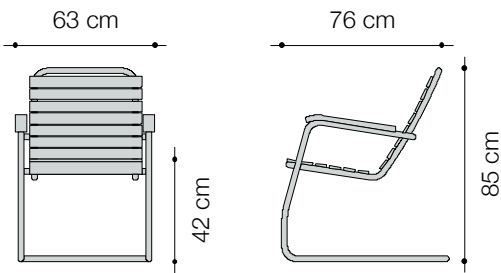

classic garden armchair

info@atelieralineia.ch | atelieralineia.ch

atelier ALINEA | KLASSISCHER GARTENSESSEL © 2020

classic garden armchair

Dimensions

63 x 76 x H. 42/85 cm

Technical information

Frame: Galvanized free-swinging round steel profile, optionally enamel coated.