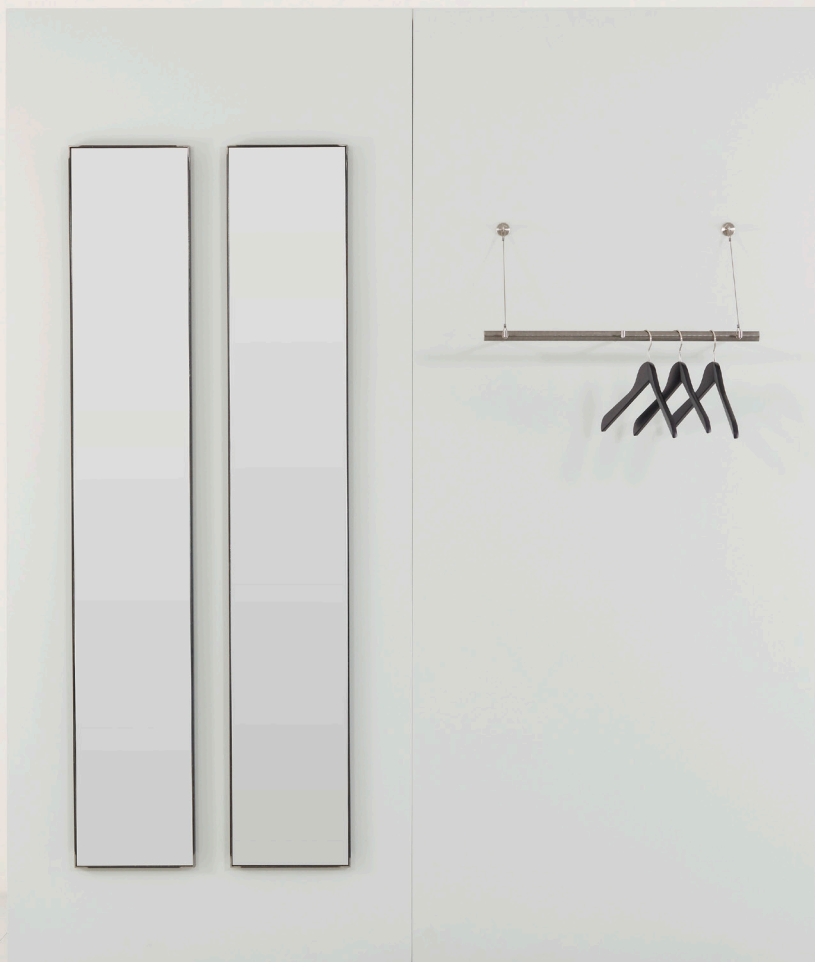

## wetli vertical mirror 0188

At 30 centimetres wide, 180 centimetres high and 2.5 centimetres deep, this classic mirror with its slender raw steel frame can stand on the floor or hang on the wall.

The brush marks on the welding seams add to the industrial appeal of the mirror, looking very stylish next to the Wetli Coat Rack.

Like all the furniture in the Wetli collection, the Vertical Mirror is characterised by the liveliness of the raw steel and the minimal use of materials.

If lightness is a measure for quality, this mirror reaches a very high score.

## wetli vertical mirror 0188

### Dimensions

2.5 x 30 x H. 180 cm

Special dimensions on request.