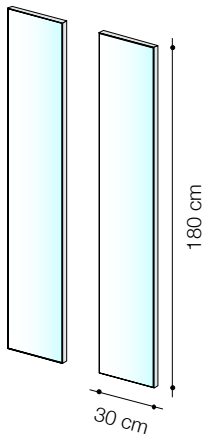

## wetli vertical mirror 0188

At 30 centimetres wide, 180 centimetres high and 2.5 centimetres deep, this classic mirror with its slender raw steel frame can stand on the floor or hang on the wall.

The brush marks on the welding seams add to the industrial appeal of the mirror, looking very stylish next to the Wetli Coat Rack.

Like all the furniture in the Wetli collection, the Vertical Mirror is characterised by the liveliness of the raw steel and the minimal use of materials.

If lightness is a measure for quality, this mirror reaches a very high score.

## wetli vertical mirror 0188

### Dimensions

2.5 x 30 x H. 180 cm

Special dimensions on request.