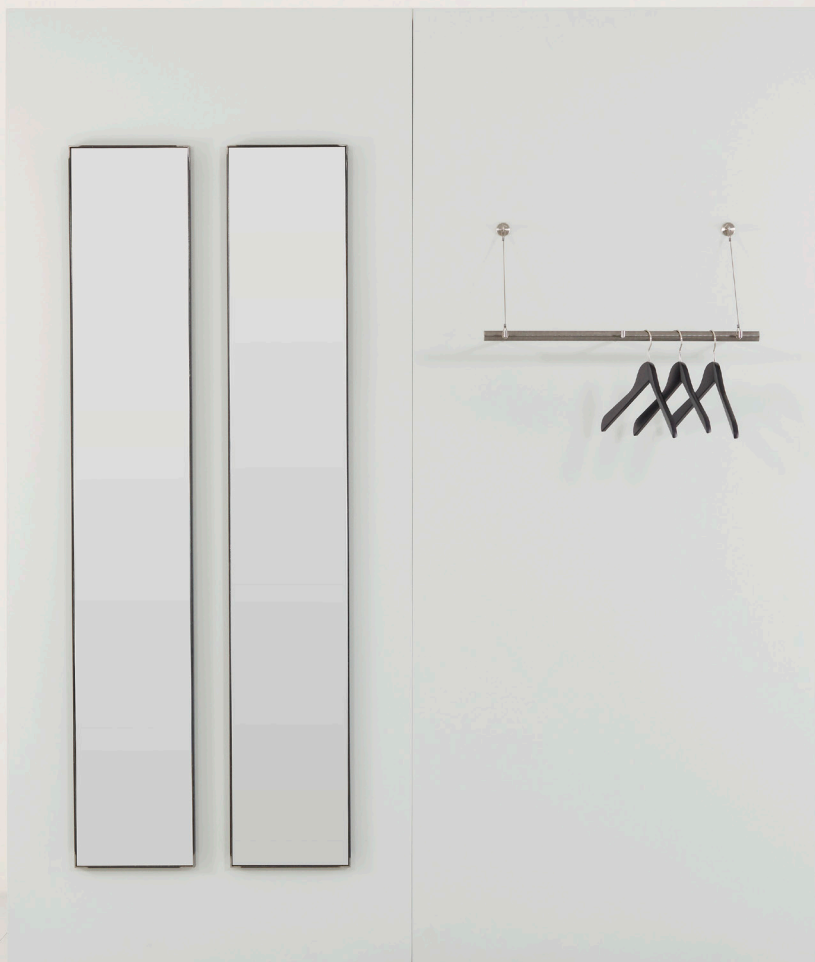

wetli coat rack 0286

The minimalist and elegant Wetli Coat Rack uses the laws of physics and just two mounting points to hold clothes and bags. All rods are made of bright steel, and the tapering wall supports serve as clothes hooks.

The coat rack is 33 centimetre deep and between 38 and 150 centimetres wide. Casually throw your clothes over the hooks or hang them neatly on the hanger.

The Wetli Coat Rack represents sophisticated nonchalance.

wetli coat rack 0286

Dimensions

38 x 33 x H. 27 cm / 65 x 33 x H. 27 cm / 94 x 33 x H. 27 cm / 121 x 33 x H. 27 / 150 x 33 x H. 27 cm

Technical information

Wardrobe: Round steel with rust protection.

Suspension: Inox cord, anchored to the wall via dowels.