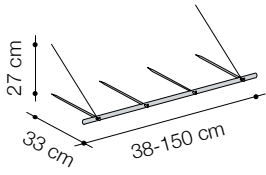

wetli coat rack 0286

Dimensions

38 x 33 x H. 27 cm / 65 x 33 x H. 27 cm / 94 x 33 x H. 27 cm / 121 x 33 x H. 27 / 150 x 33 x H. 27 cm

Technical information

Wardrobe: Round steel with rust protection.

Suspension: Inox cord, anchored to the wall via dowels.