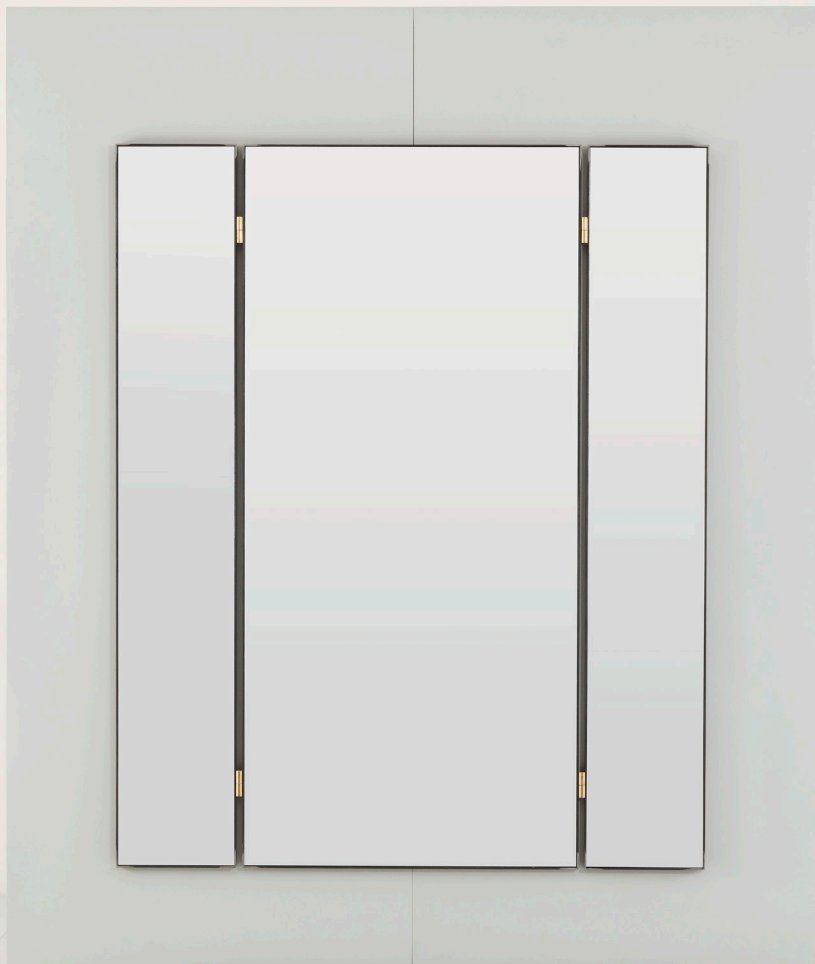

## wetli wing mirror 0288

A quick 360° check before going out is really easy with the Wetli Wing Mirror. This 146 centimetre wide and 180 centimetre high mirror with its finely crafted details adorns every hallway. The three mirror surfaces are framed by a narrow frame made of raw steel and connected by brass fittings. When the wings are folded in, a small part of the mirror remains visible. The attractive back is made of birch wood stained in black, or of smoked oak. The surface treatment brings about the dark colour, adds a protective layer and leaves visible the grain of the wood. This mirror is as beautiful as you!

## wetli wing mirror 0288

### Grösse

2.5 x 146 x 180 cm  
Sondermasse auf Anfrage.

### Technische Informationen

**Rahmen:** Stahl mit Rostschutzlackierung.