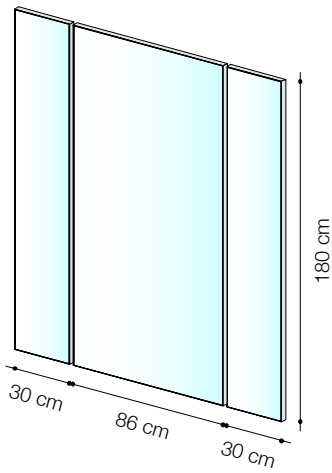

wetli wing mirror 0288

Grösse

2.5 x 146 x 180 cm
Sondermasse auf Anfrage.

Technische Informationen

Rahmen: Stahl mit Rostschutzlackierung.