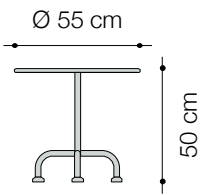

classic side table

A coffee and the newspaper are ready, your tablet and notepad are at your fingertips – the classic side table is just right for a refreshing break.

With its diameter of 55 centimetres and height of 50 centimetres, it is a perfect match for the lounge chair or classic garden bench.

classic side table

Dimensions

Ø 55 x H. 50 cm

×

Technical information

Frame: Galvanized Steel tubes, optionally enamel coated, levelling feet Ø 5 cm.

Desktop: Zincor-steelsheet, enamel coated, not foldable. Other colours on request.