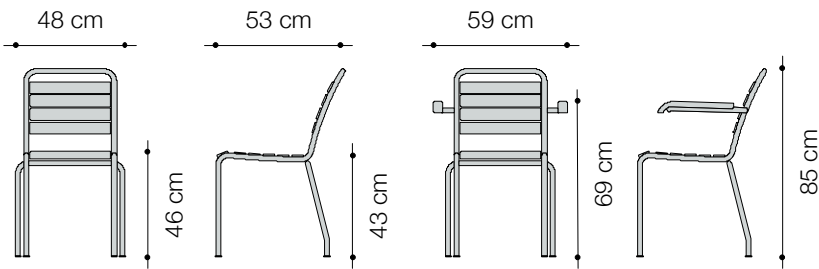

classic garden chair

Dimensions

Garden chair without armrests: 48 x 53 x H. 43/85 cm

Garden chair with armrests: 59 x 53 x H. 43/85 cm

Technical information

Frame: Galvanized round steel profile, optionally enamel coated, with sliders in aluminium or plastic.