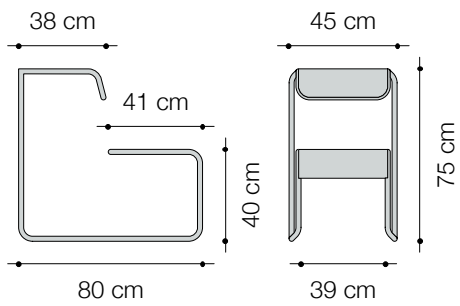

basilea

Dimensions

45 x 80 x H. 40/75 cm

Technical information

Frame: Galvanized round steel profile with galvanized and perforated steel sheets.