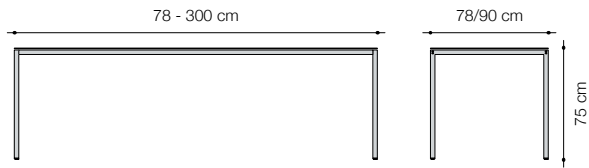

universal table

Dimensions

Model 78: 78 x 78 x H. 75 cm / 120 x 78 x H. 75 cm / 160 x 78 x H. 75 cm / 200 x 78 x H. 75 / 240 x 78 x H. 75 cm / 300 x 78 x H. 75 cm

Model 90: 90 x 90 x H. 75 cm / 120 x 90 x H. 75 cm / 160 x 90 x H. 75 cm / 200 x 90 x H. 75 / 240 x 90 x H. 75 cm / 300 x 90 x H. 75 cm

Special dimensions on request.

Technical information

Frame: Square-cut steel steel profile, enamel coated, optionally black or dark bronze, black levelling feet.

Desktop: 11 mm strong solid wood in a variety of woods or 8 mm strong laminate.

Woods: American walnut varnished, maple, oak, beech or american cherry.

Other woods on demand.