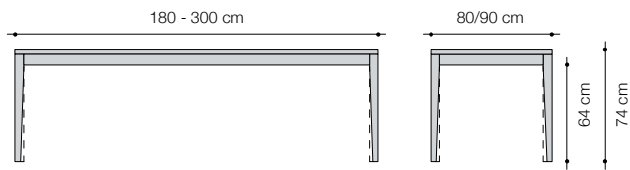

solid wood table

This is a classic family table, whose simple form really brings out the beauty of the wood. Every piece is made from one single trunk, so each is truly unique.

The classic construction with the visible longitudinal frame is stable and durable. The table legs are available in two versions: straight or tapered. The table comes at a standard height of 74 centimetres, and two widths of 80 or 90 centimetres. It can be between 180 and 300 centimetres long.

solid wood table

Dimensions

Model 80: 180 x 80 x H. 74 cm / 240 x 80 x H. 74 cm / 300 x 80 x H. 74 cm

Model 90: 180 x 90 x H. 74 cm / 240 x 90 x H. 74 cm / 300 x 90 x H. 74 cm

Special dimensions on request.