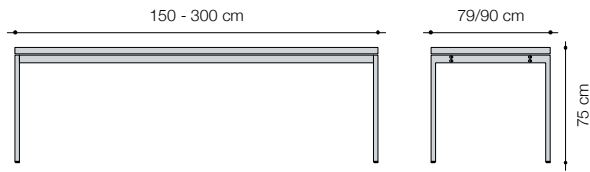

thesis m

Dimensions

Model 80: 79 x 79 x H. 75 cm / 120 x 79 x H. 75 cm / 160 x 79 x H. 75 cm / 200 x 79 x H. 75 cm / 240 x 79 x H. 75 cm / 300 x 79 x H. 75 cm

Model 90: 90 x 90 x H. 75 cm / 120 x 79 x H. 75 cm / 160 x 90 x H. 75 cm / 200 x 90 x H. 75 cm / 240 x 90 x H. 75 cm / 300 x 90 x H. 75 cm

Special dimensions on request.

Technical information

Frame: Square-cut steel profile, enamel coated, optionally black or dark bronze, black levelling feet, other colours on request.

Desktop: 30 mm solid wood in different kinds of wood.

Wood: American walnut, american cherry, natural or fumed oak, optionally oiled or soaped.
Other woods on request.