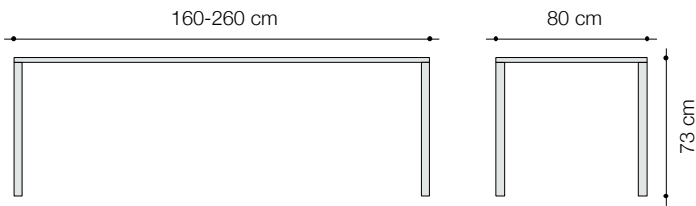

The frame is 73 centimetre high and 80 centimetre wide, and treated with oil to protect it from moisture. The Wetli Table is 160 to 260 centimetres long.

All the pieces of the Wetli Collection are designed with minimal use of materials. The L-profiles of the table legs provide a case in point. Crafted with attention to detail, robust and full of character, this table will please you for a long time.

wetli table 0084

Dimensions

160 x 80 x H. 73 cm / 180 x 80 x H. 73 cm / 200 x 80 x H. 73 cm / 220 x 80 x H. 73 / 240 x 80 x H. 73 cm / 260 x 80 x H. 73 cm

Special dimensions on request.

Technical information