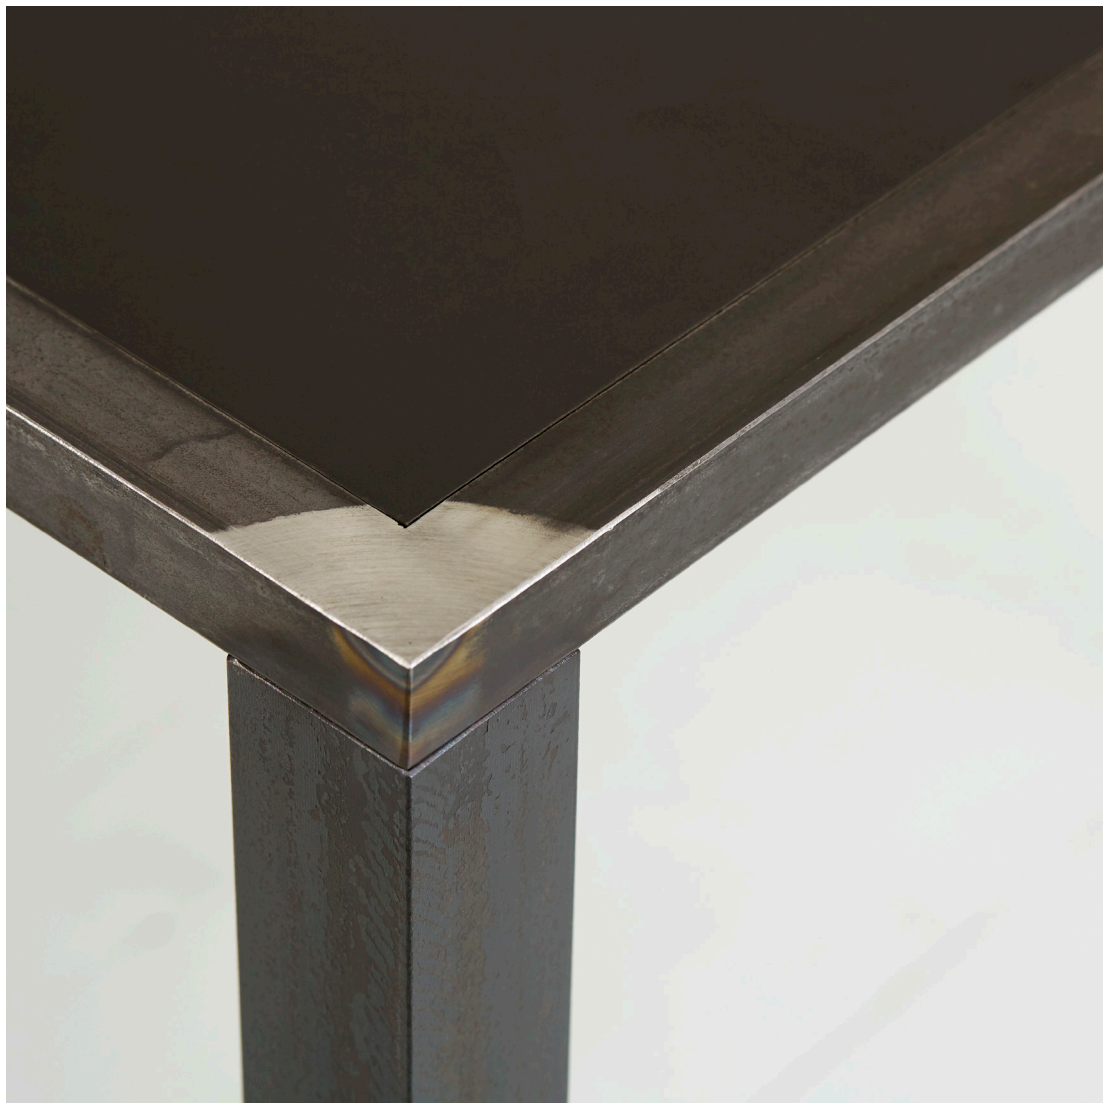

atelier
ALINEA